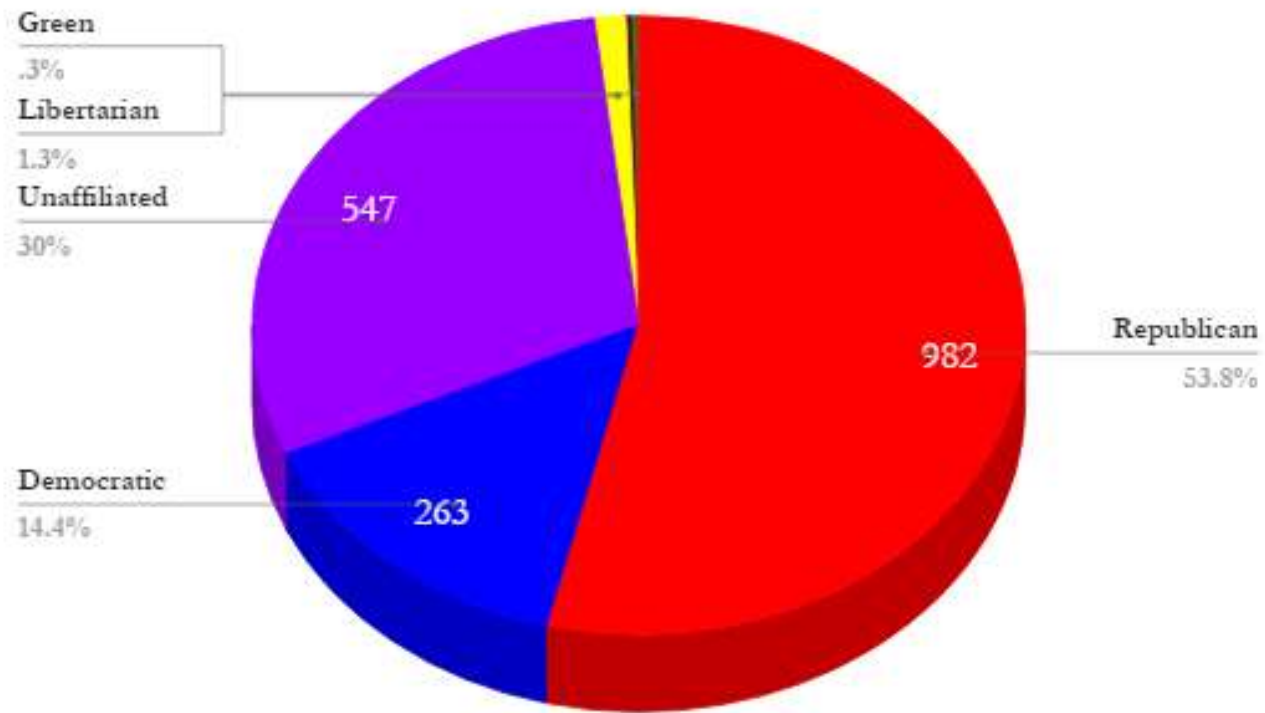

## *Political Party Composition - West Grand School District\**

\*Chart created by West Grand Middle School students Faris Jones, Gracean Hoesli, Meagan Plagman, Austin Schake and William Wenciker