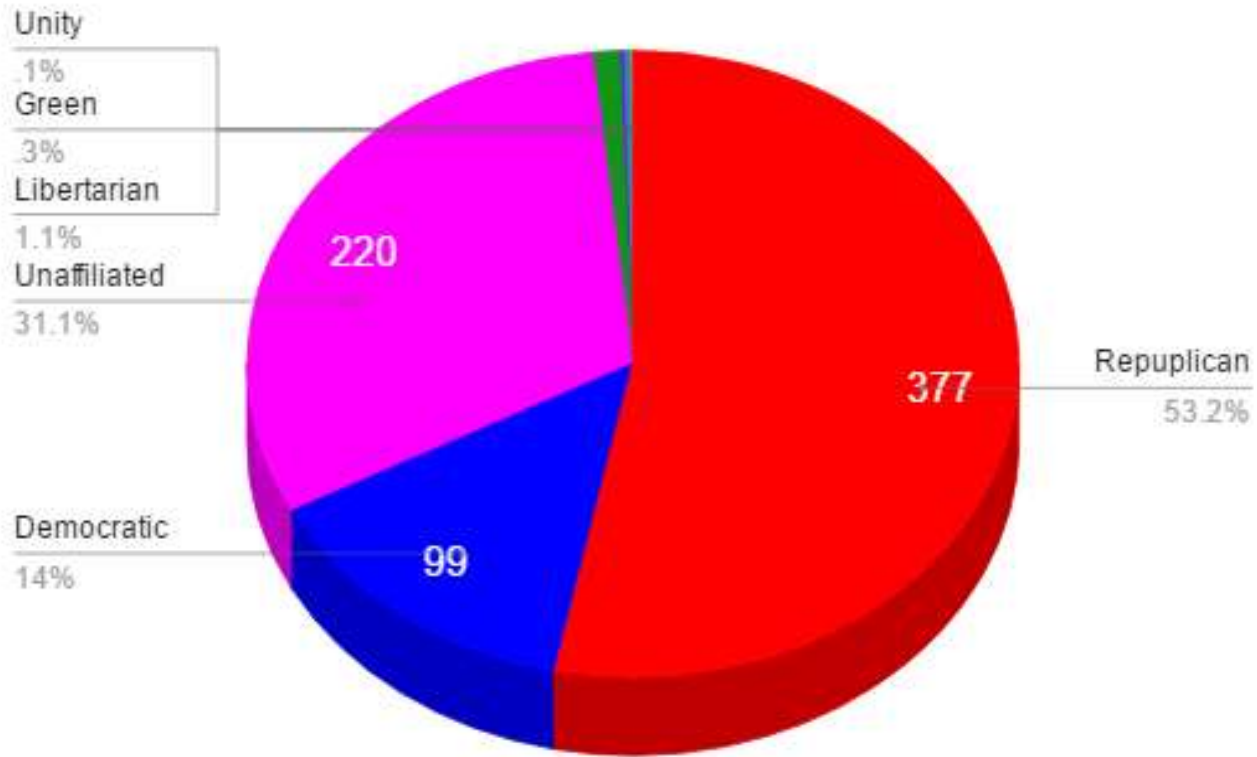

## ***Political Party Composition - Precinct 8\****

\*Chart created by West Grand Middle School students David Santos and Emmalee Nash