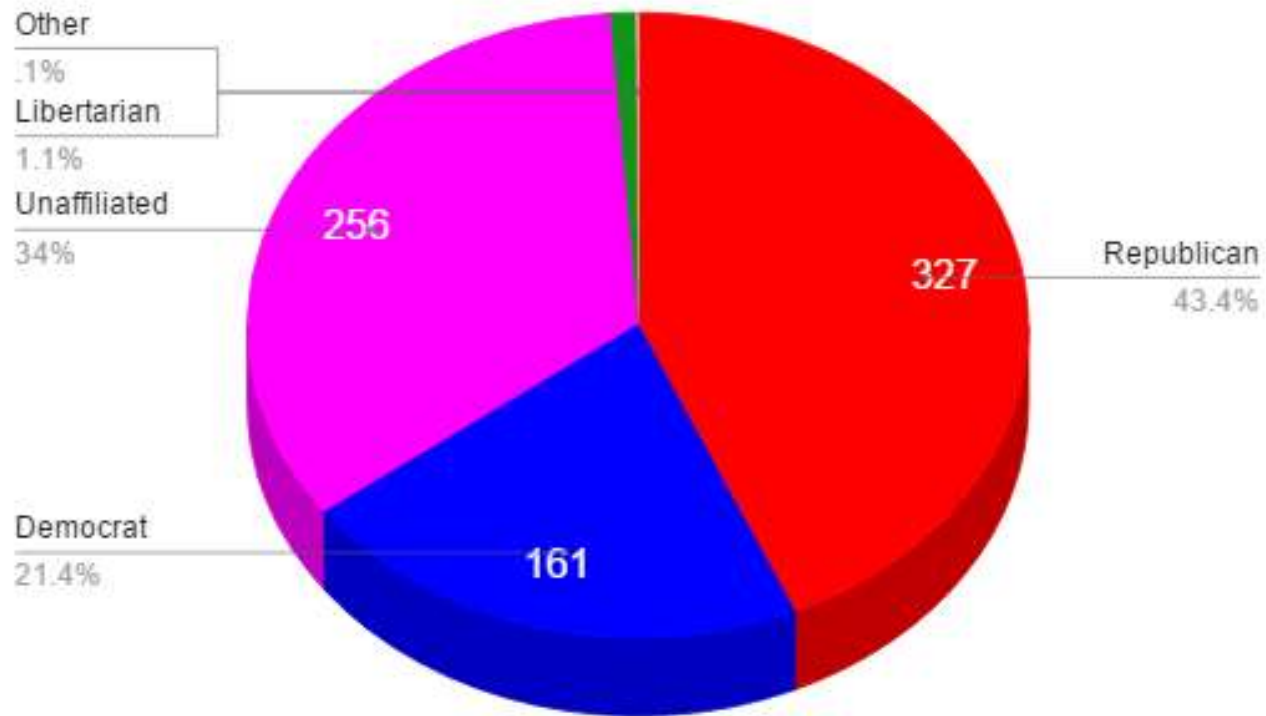

Political Party Composition - Precinct 10*

*Chart created by West Grand Middle School student Rene Dominguez-Lopez