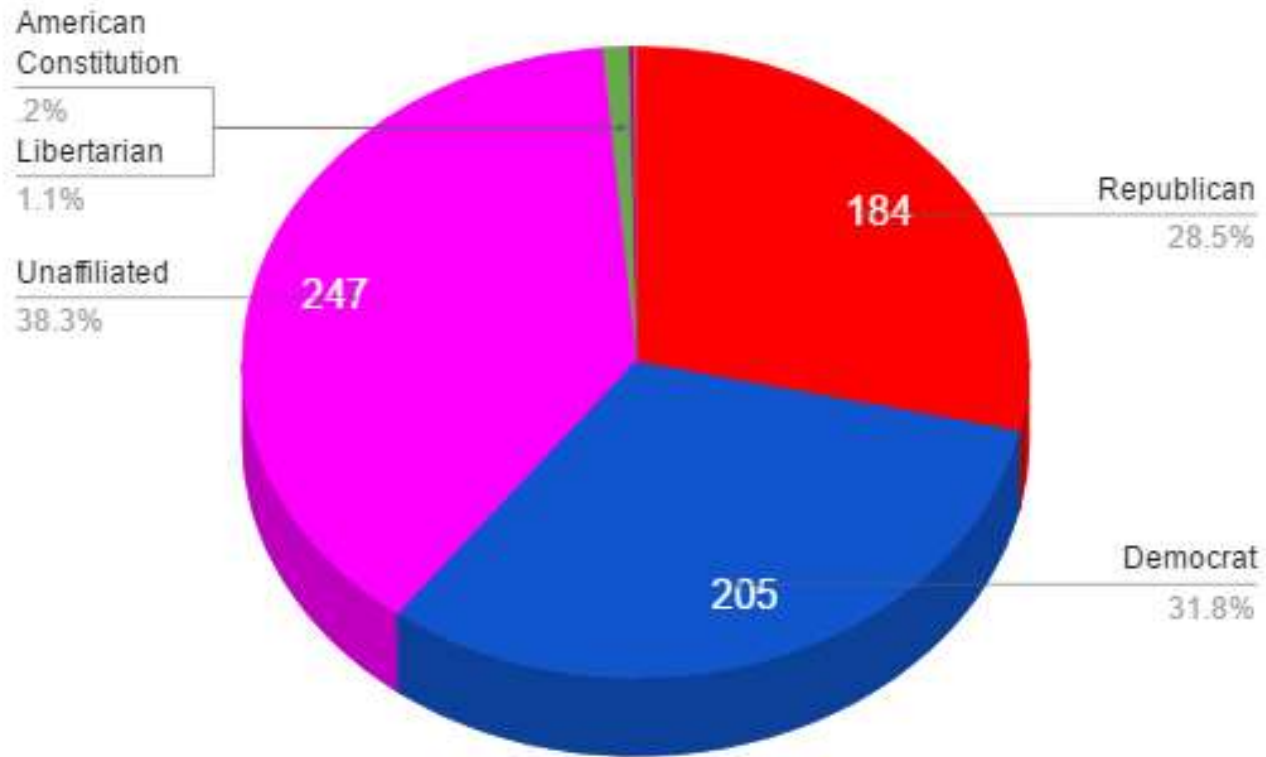

Political Party Composition - Precinct 11

*Chart created by West Grand Middle School student America Amaya