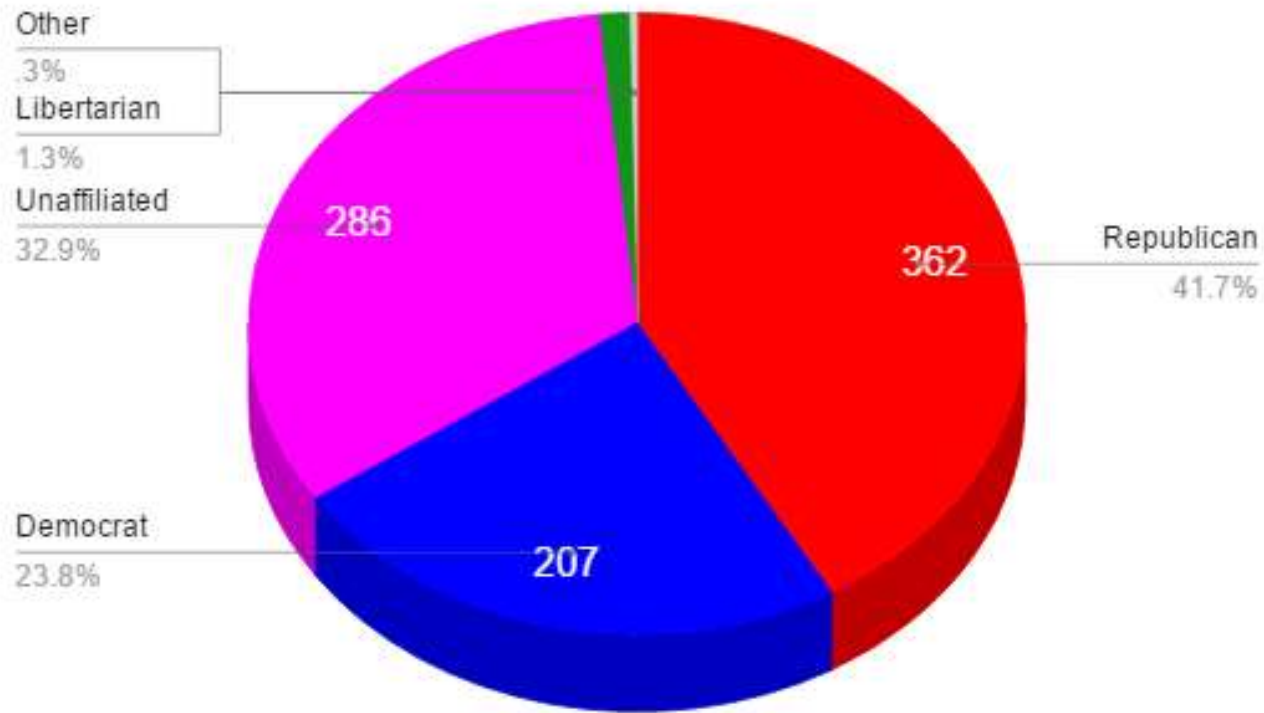

## *Political Party Composition - Precinct 12*

\*Chart created by West Grand Middle School students Iliana Castillo and Jacob Glosson