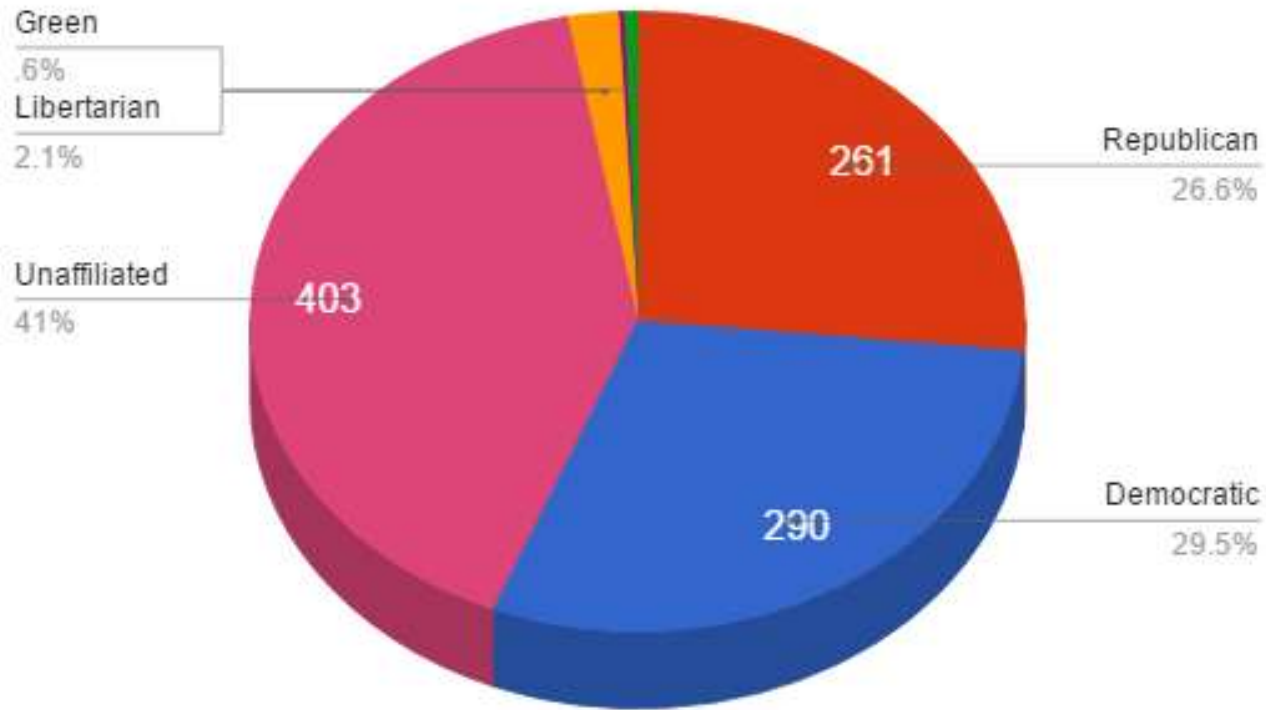

Political Party Composition - Precinct 7*

*Chart created by West Grand Middle School students Charles Multerer, Vanessa Bustillos, and Gabriel Torres