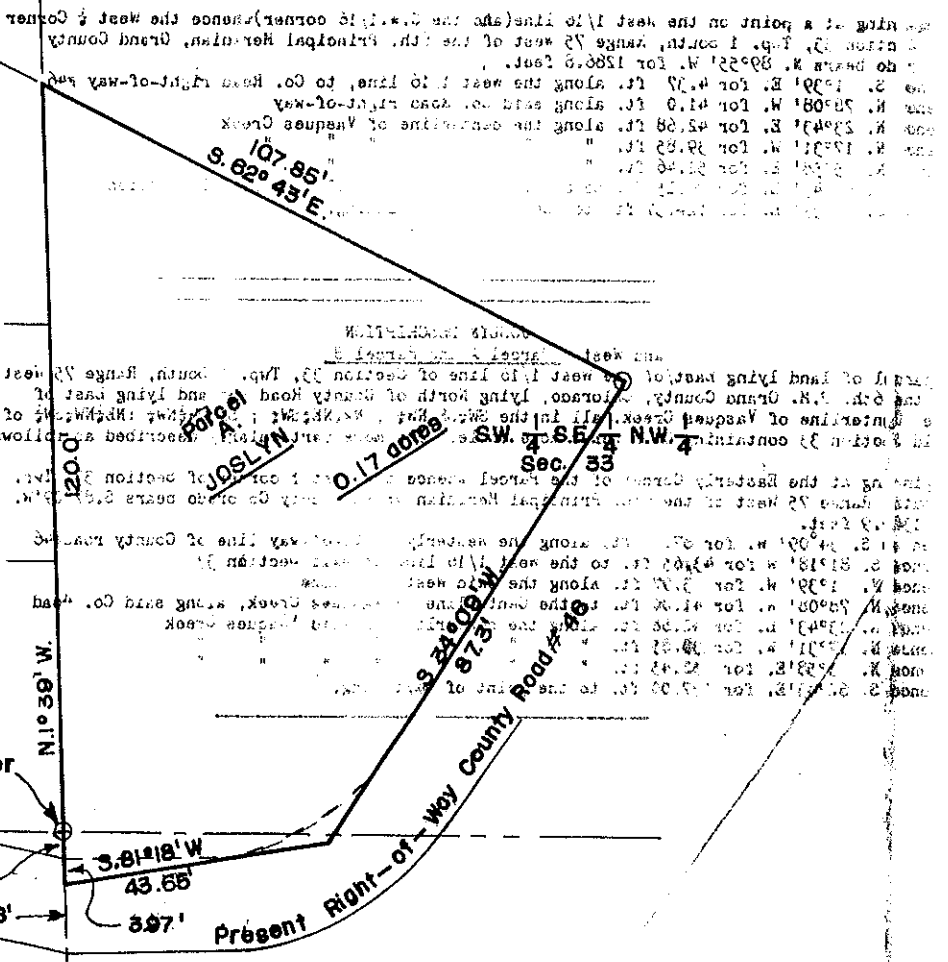

### Drake, Joslyn

Located in N.W.  $\frac{1}{4}$ , S.W.  $\frac{1}{4}$   
 Sec. 33, Twp. 1 South, Range  
 75 West, 6th Principal Meridian.

N.E.  $\frac{1}{4}$  N.W.  $\frac{1}{4}$  S.W.  $\frac{1}{4}$

N.W.  $\frac{1}{4}$  N.E.  $\frac{1}{4}$  S.W.  $\frac{1}{4}$